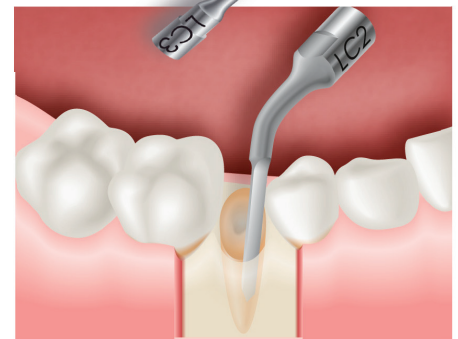

LC1
F87507
F87307

LC1-90°
F87541
F87341

LC2
F87542
F87342

LC2L
F87543
F87343

LC2R
F87544
F87344

NINJA®
F87545
F87345

EXTRACTIONS: SOCKET PRESERVATION

- Reduce the risk of buccal plate fracture and other complications
- Increase bone preservation and extraction procedure predictability
- Tips follow the contour of teeth and bone